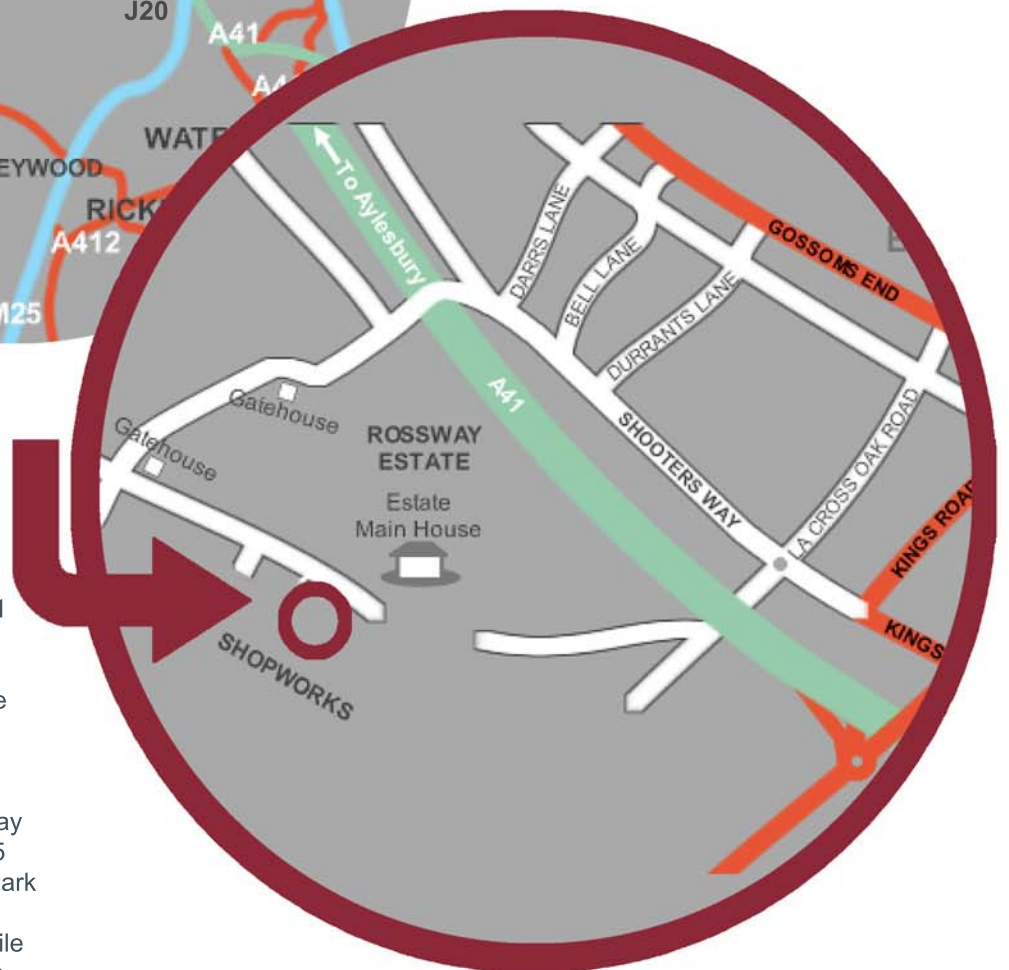

Directions to Shopworks

Travelling on the M25:

Exit at Junction 20 and take the A41 towards Aylesbury. Leave the A41 at the exit signposted for Chesham, keeping to the left hand lane. At the roundabout, turn left onto A416 (signposted Berkhamsted) and left again at the next roundabout. After 200 yards bear left onto Shootersway and continue for approximately 1.25 miles. Turn left onto Shootersway Park (signed Rossway). Use the second estate entrance, approximately 1 mile and continue down the driveway for 200 yards. Turn right immediately after the white house on the right and Shopworks is located opposite the entrance.

Travelling on the A41:

Exit at the junction signposted Chesham / Berkhamsted. Go straight over roundabout and after 200 yards, bear left onto Shootersway. Follow directions as above.

Contact details:

Shopworks
The Old Barn
Rossway
Berkhamsted
HP4 3TZ