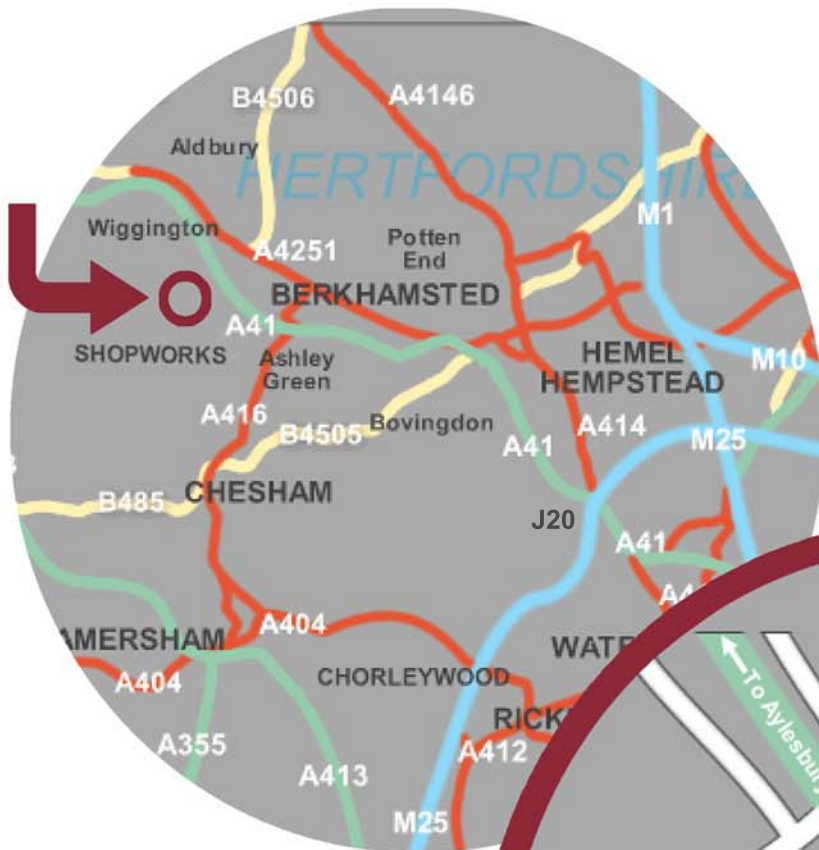

Directions to Shopworks

Travelling on the M25:

Exit at Junction 20 and take the A41 towards Aylesbury. Leave the A41 at the exit signposted for Chesham, keeping to the left hand lane. At the roundabout, turn left onto A416 (signposted Berkhamsted) and left again at the next roundabout. After 200 yards bear left onto Shootersway and continue for approximately 1.25 miles. Turn left onto Shootersway Park (signed Rossway). Use the second estate entrance, approximately 1 mile and continue down the driveway for 200 yards. Turn right immediately after the white house on the right and Shopworks is located opposite the entrance.

Travelling on the A41:

Exit at the junction signposted Chesham / Berkhamsted. Go straight over roundabout and after 200 yards, bear left onto Shootersway. Follow directions as above.

Contact details:

Shopworks
The Old Barn
Rossway
Berkhamsted
HP4 3TZ